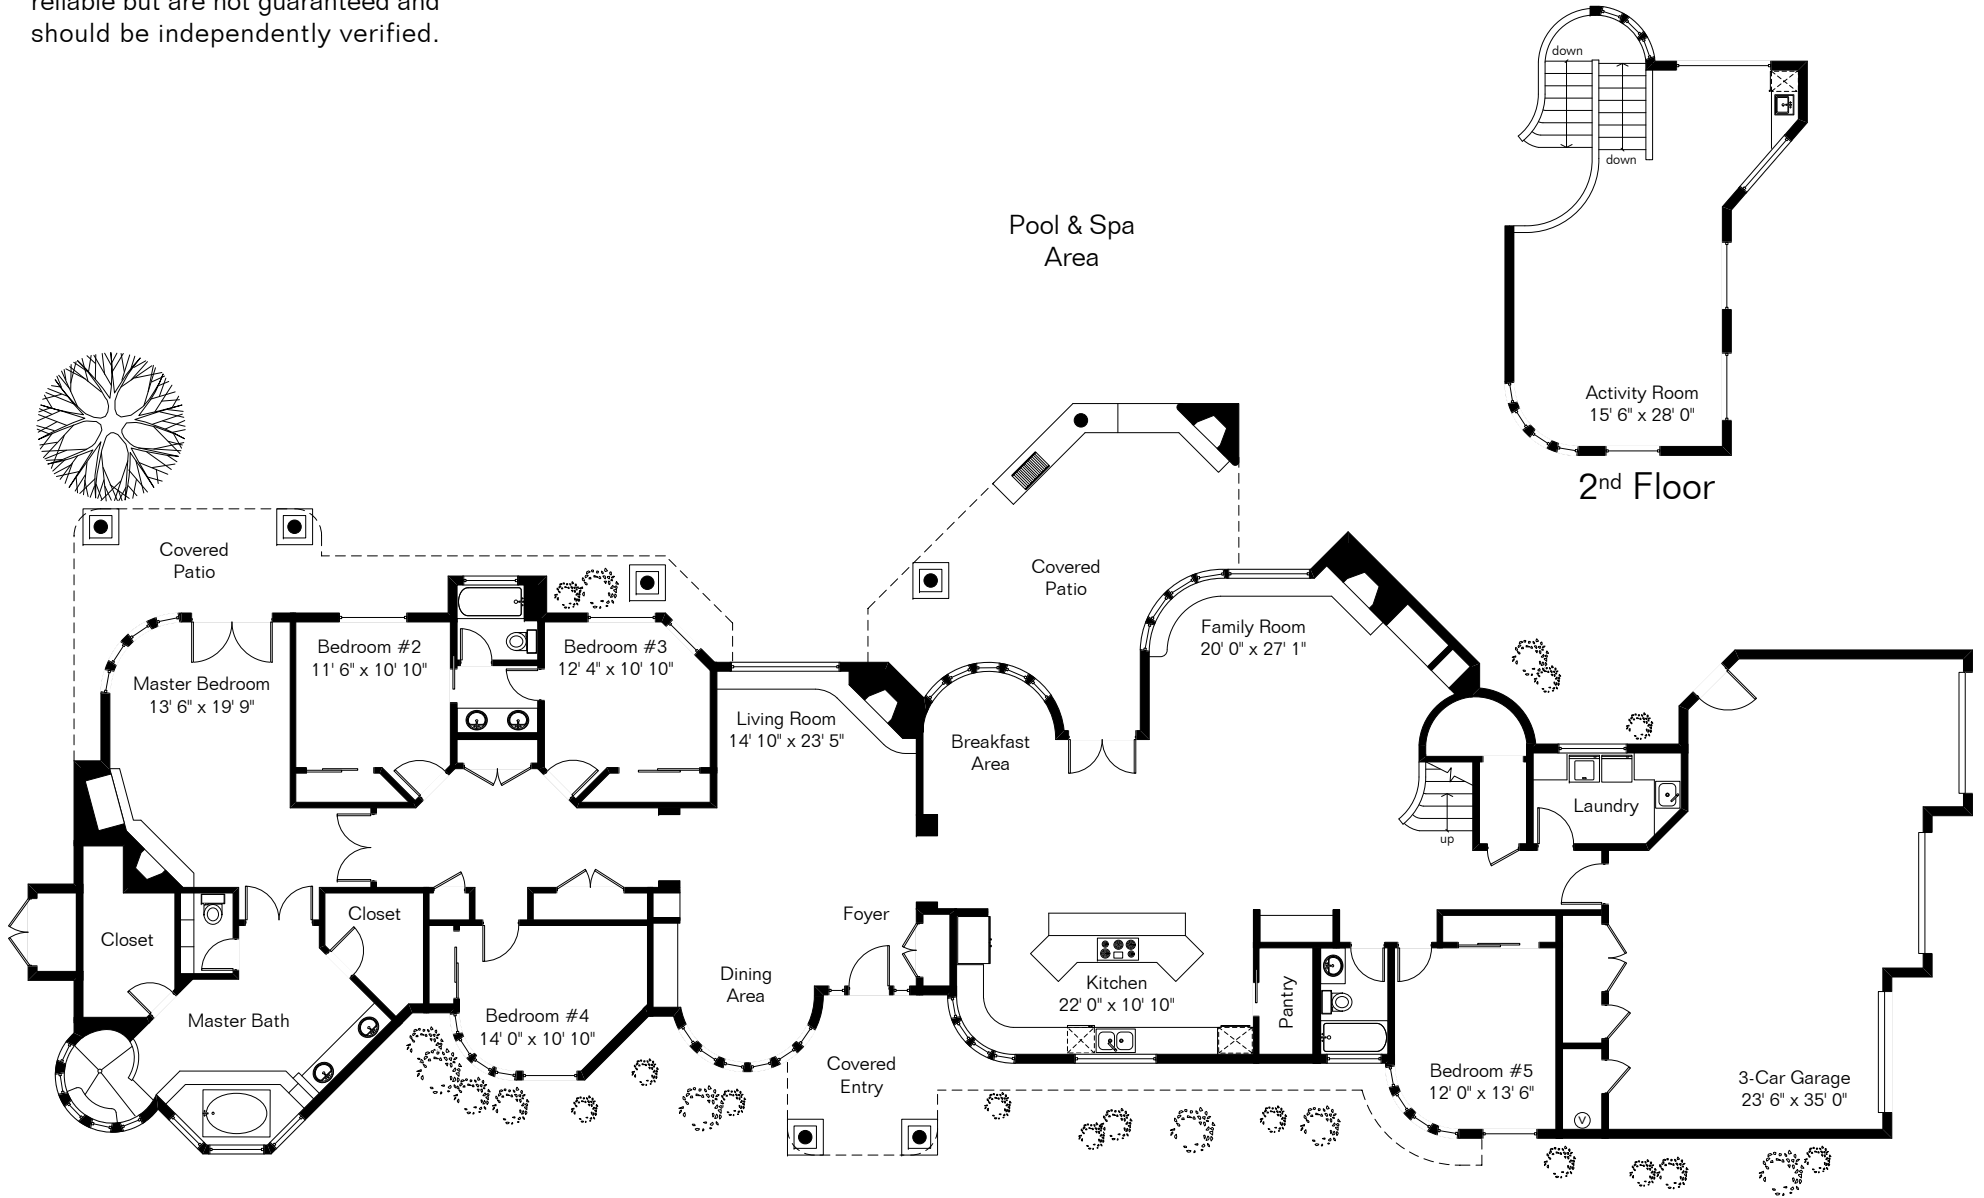

The square footages and room size information are deemed to be reliable but are not guaranteed and should be independently verified.

# 10519 E Sonoran Vista Trail

Site Visit March 2017

0 ft. 6 ft. 10 ft. 20 ft.

Copyright 2017 Floor Plans First! LLC  
All Rights Reserved.

Living Area 4,238 Sq Ft  
Garage 845 Sq Ft

[www.FloorPlansFirst.com](http://www.FloorPlansFirst.com)